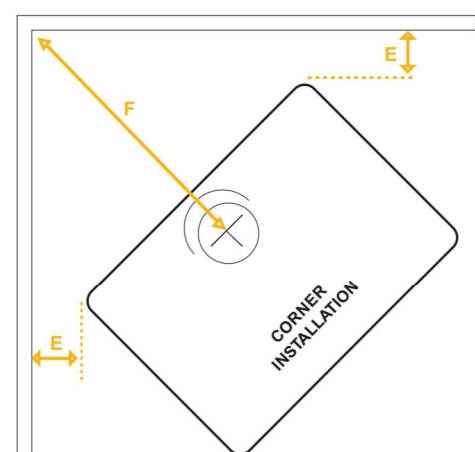

COLOURS AVAILABLE

Black	Charcoal	Titanium
		

DIMENSIONS

width:	650mm
depth:	560mm
height:	700mm / 810mm

MEASUREMENTS (mm) to combustibles

A	B	C	D	E	F
100	300	330	625	100	690

Configuration Plans shown below

HEATING AREA	FAN	ASH DRAWER
 250 to 350m ²	 3 speed fan	 Available