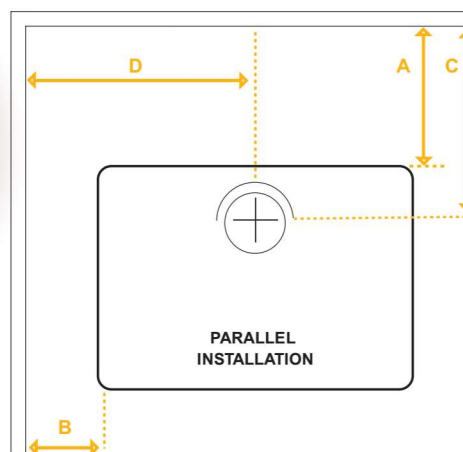

COLOURS AVAILABLE

Black	Charcoal	Titanium
		

DIMENSIONS

width:	650mm
depth:	560mm
height:	700mm / 810mm

MEASUREMENTS (mm) to combustibles

A	B	C	D	E	F
100	300	330	625	100	690

Configuration Plans shown below

HEATING AREA	FAN	ASH DRAWER
 250 to 350m ²	 3 speed fan	 Available